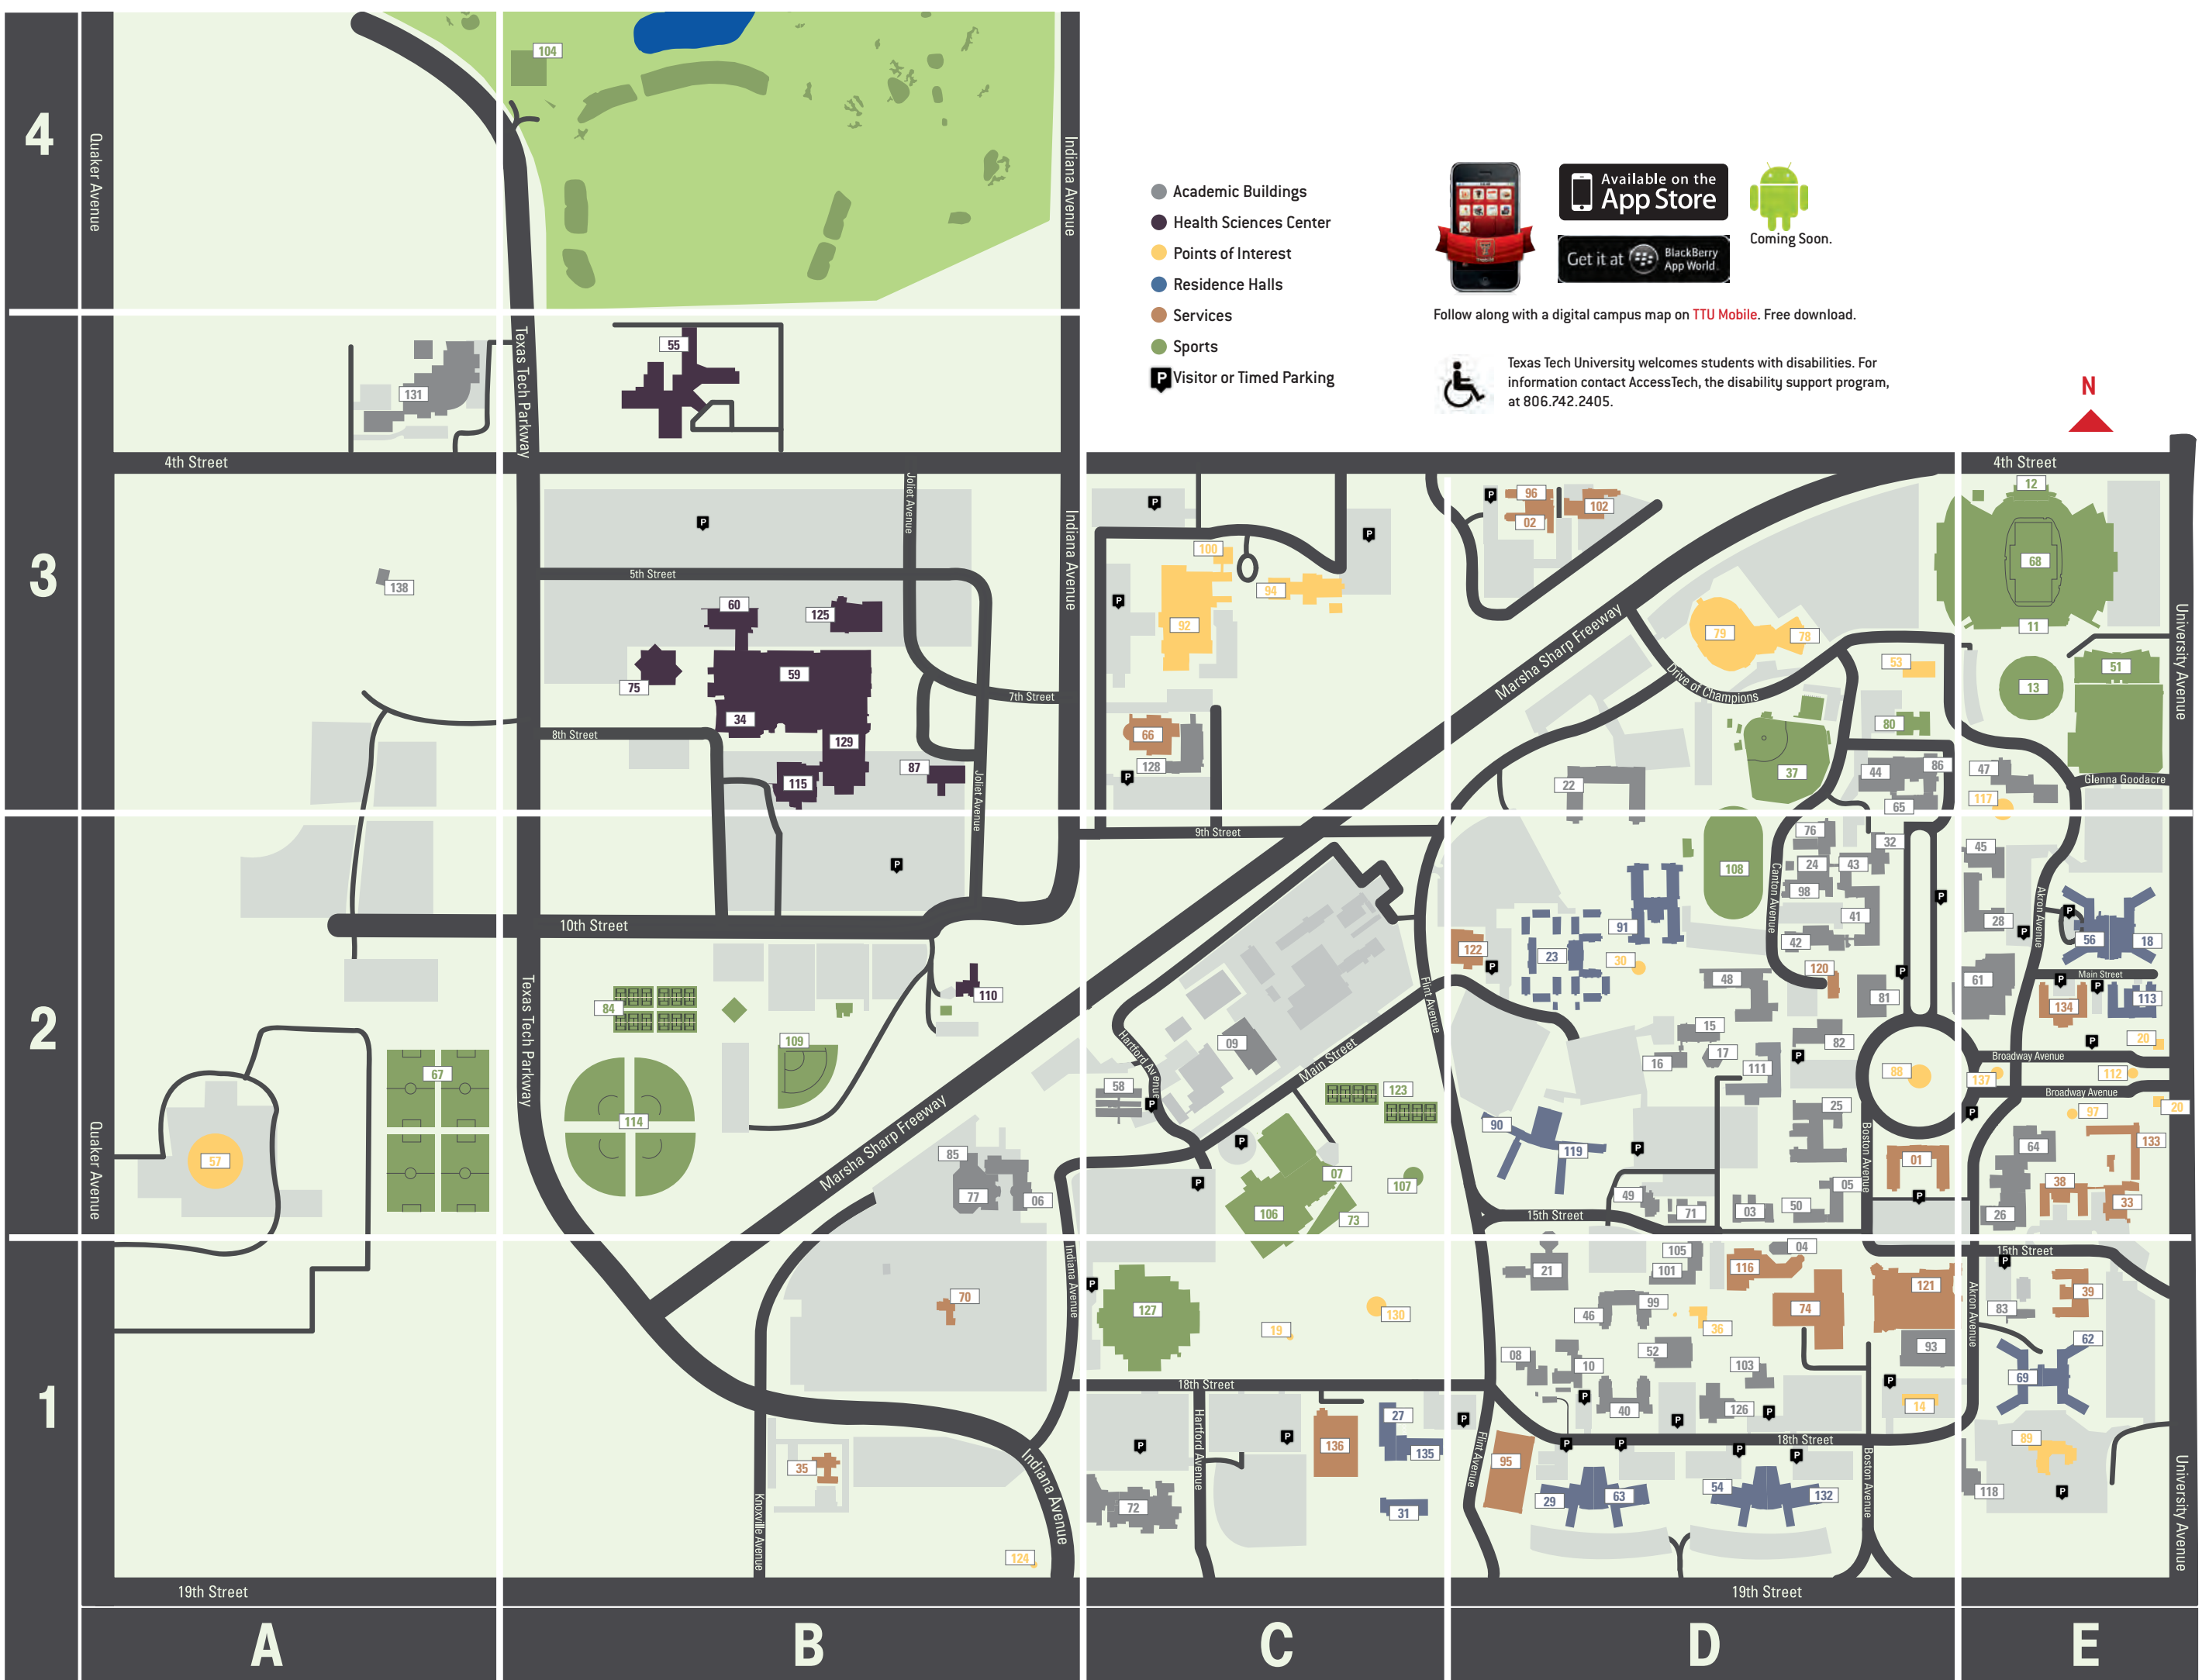

www.unitedspiritarena.com

1. Administration	D2	35. Credit Union (Texas Tech Federal)	B1	75. Library (Preston Smith Library for Health Sciences)	B3	Softball	SEE 109
2. Administrative Support Center	D3	36. Dairy Barn	D1	76. Livermore Center	D2	114. Softball Fields, Rec Sports	B2
Admissions (Graduate)	SEE 61	37. Dan Law Baseball Field	D3	77. Livestock Arena	B2	115. Southwest Center	B3
Admissions (Undergraduate)	SEE 134	38. Dean of Students	SEE 121	78. Lubbock City Bank Auditorium	D3	116. Southwest Collection/Special Collections Library	D1
3. Agricultural Education	D2	39. Devitt & Mallet Ranch Building	SEE 94	79. Lubbock City Bank Coliseum	D3	117. Southwest Conference Circle	E3
4. Agricultural Pavilion	D1	40. Doak Hall	E2	80. Marsha Sharp Center for Student Athletes	D3	118. Sports Studies Center	E1
5. Agricultural Sciences	D2	41. Double T Bench	SEE 1	81. Mass Communications (College of)	D2	119. Stangel Residence Hall	D2
Allied Health (School of)	SEE 59	42. Education (College of)	D1	82. Mathematics and Statistics	D2	Student Business Services	SEE 134
Alumni, Frazier Alumni Pavilion and Plaza	SEE 53	43. Electrical/Computer Engineering	D2	83. McClellan Hall	E1	Student Counseling Center	SEE 122
Alumni, Market Alumni Center	SEE 89	44. Electrical Engineering Addition	D2	84. McKenzie - Market Alumni Center	E1	Student Disability Services	SEE 134
6. Animal and Food Sciences	B2	45. Engineering Center	D2	85. McLeod Tennis Center	B2	Student Government Association	SEE 121
7. Aquatic Center	C2	46. Engineering Technology	D3	86. Meat Sciences Lab (Gordon W. Davis)	B2	Student Health Services	SEE 122
8. Architecture (College of)	D1	47. Engineering Technology Lab	E2	87. Mechanical Engineering	D3	Student Judicial	SEE 121
9. Art - 3-D Studio	C2	48. English	D1	88. Medicine (School of)	SEE 59	Student Legal Services	SEE 121
10. Art (School of)	D1	49. Exercise Sciences Center	E3	89. Medical Office Plaza	B3	120. Student Media	D2
Arts and Sciences (College of)	SEE 61	50. Experimental Sciences	D2	90. Memorial Circle	D2	121. Student Union	D1
11. Athletic Offices	E3	51. Financial Aid / Scholarships (Student)	SEE 134	91. Murrough Residence Hall	D2	122. Student Wellness Center	D2
12. Athletic Ticket Office	E3	52. Fisheries and Wildlife Research	D2	92. Murray Residence Hall	D2	Techniques Center	SEE 134
13. Athletic Training Center	E3	53. Food Technology	D2	93. Museum (Texas Tech)	C3	Tennis	SEE 84
Auditorium	SEE 78	54. Football	SEE 68	94. Music (School of)	D1	123. Tennis Courts	C2
Auditorium and Sculpture Court (Helen DeVitt Jones)	SEE 92	55. Football Training Facility	E3	95. National Ranching Heritage Center	C3	Texas Success Initiative (TSI)	SEE 134
14. Band Practice Lot	D1	56. Foreign Language	D1	National Science Research Laboratory	SEE 92	Texas Tech Federal Credit Union	SEE 35
Baseball (Dan Law Field)	SEE 37	57. Frazier Alumni Pavilion and Plaza	D3	Nursing (School of)	SEE 59	124. Texas Tech Marquee	B1
Basketball (Men's and Women's)	SEE 127	58. Gates Residence Hall	D1	Ombudsman	SEE 121	125. Texas Tech Physicians Medical Pavilion	B3
15. Biology	D2	59. Geosciences	SEE 111	Outpatient Clinic	SEE 34	126. Theatre (Charles E. Maedgen, Jr.)	D1
16. Biology Greenhouse	D2	60. Geriatric Education and Care Center (Garrison)	B3	Parent & Family Relations	SEE 121	Track	SEE 108
17. Biology Lecture Hall	D2	61. Golf	SEE 104	96. Parking Facility (Flint Ave.)	D1	TV Station	SEE 70
18. Bledsoe Residence Hall	E2	62. Gordon Residence Hall	E2	97. Parking Services (University)	D3	127. United Spirit Arena	C1
19. Bonfire Pit	C1	63. Greek Circle	A2	98. Park Place Sculpture & Talkington Plaza	E2	128. University College	C3
Book Store	SEE 121	64. Greenhouse and Horticultural Garden	C2	Peter Hurd Mural	SEE 61	129. University Medical Center	B3
20. Broadway Entry Gates	E2	65. Health Sciences Center	B3	Petroleum Engineering	D2	130. Urbanovskiy Park	C1
21. Business Administration (Rawls College of)	D1	66. Health Sciences Center Academic Classroom Building	B3	Pflugger Fountain	SEE 88	131. USDA Plant Stress and Water Conservation Lab	A3
22. Business Administration (Rawls College of) - future site	D3	67. Holden Hall	E2	Pharmacy (School of)	SEE 59	Visitors Center	SEE 134
Cancer Center	SEE 115	68. Honors College	SEE 83	99. Philosophy	D1	Visual & Performing Arts	SEE 39
Career Services (University)	SEE 136	69. Horn Residence Hall	E1	Physics	SEE 111	Volleyball (Women's)	SEE 127
23. Carpenter-Wells Complex	D2	70. Hospitality Services	SEE 38	100. Planetarium (Moody)	C3	132. Wall Residence Hall	D1
Center for Campus Life	SEE 121	71. Housing (University Student)	SEE 38	101. Plant Sciences	D1	133. Weeks Hall	E2
Center for Student Athletes	SEE 80	72. Hulén Residence Hall	D1	102. Police Department (Texas Tech)	D3	134. West Hall	E2
Center for the Study of Addiction and Recovery	SEE 64	73. ID Office (University)	SEE 121	President (Office of)	SEE 1	135. Weymouth Residence Hall	C1
Chancellor	SEE 1	74. Industrial Engineering	D3	103. Psychology	D1	136. Wiggins Complex	C1
24. Chemical Engineering	D2	75. Interactive Sundial	SEE 53	104. Rawls Golf Course	B4	137. Will Rogers Statue	E2
25. Chemistry	D2	76. International Cultural Center	C3	105. Range, Wildlife and Fisheries Management (Goddard)	D1	138. Wind Engineering Lab	A3
26. Child Development Research Center	E2	77. John Walker Soccer Complex	A2	106. Recreation Center (Student - Robert H. Ewalt)	C2		
27. Chitwood Residence Hall	C1	78. Jones AT&T Stadium	E3	107. Rec Sports Fields	C2		
28. Civil Engineering	E2	79. Knapp Residence Hall	E1	Registrar	SEE 134		
29. Clement Residence Hall	D1	80. KTXI-TV PBS Station	B1	108. Robert P. "Bob" Fuller Track	D2		
30. Clock Tower	D2	81. Landscape Architecture and Range Wildlife and Fisheries Management	D2	109. Rocky Johnson Softball Field	B2		
31. Coleman Residence Hall	C1	82. Law (School of)	C1	110. Ronald McDonald House	B2		
Coliseum	SEE 79	83. Leisure Pool (Rec Sports)	C2	111. Science	D2		
32. Computer Science	D2	84. Library (Main)	D1	112. Seal of Texas Tech	E2		
33. Conference Center (Doak)	E2			113. Sneed Residence Hall	E2		
34. Conference Center (McInturff)	B3			Soccer	SEE 67		